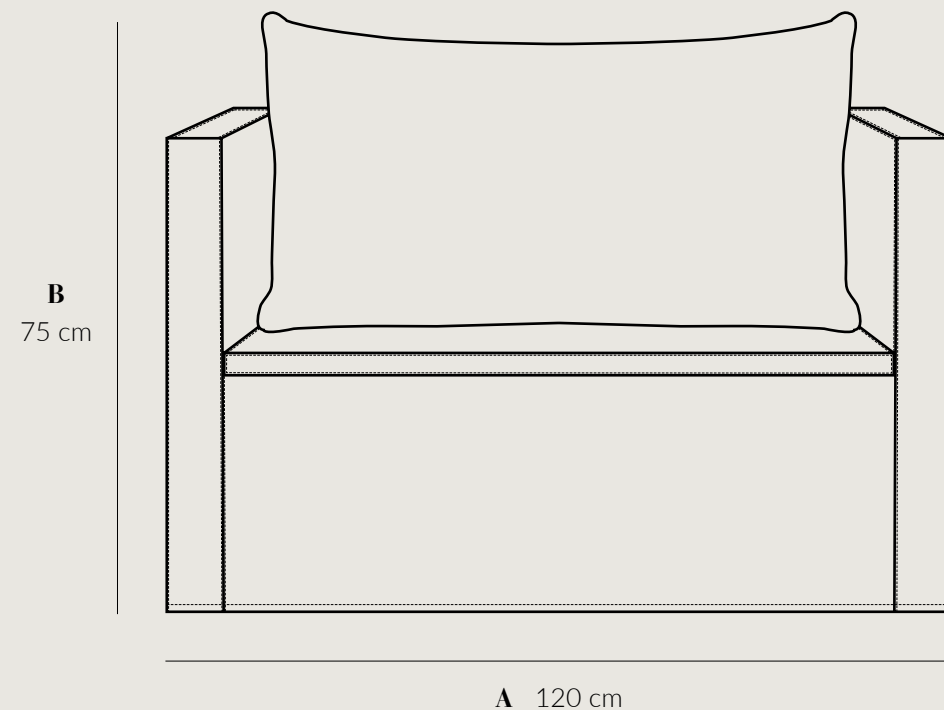

CHAIR

front side

side