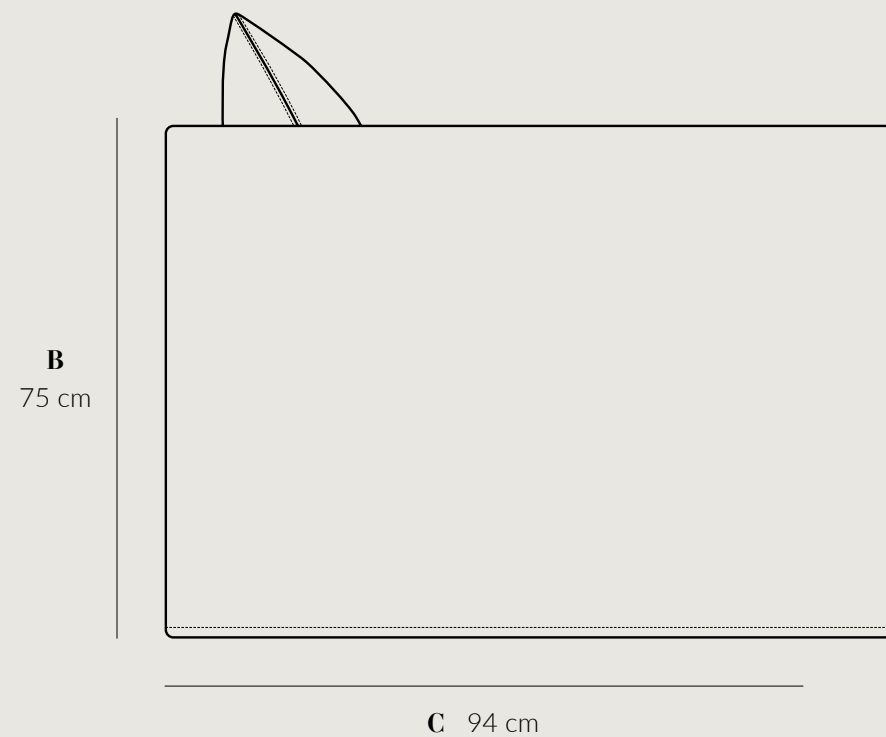

PRODUCT INFORMATION

PRODUCT NAME	CHAIR120

PRODUCT INFORMATION	Simple and comfortable arm chair which due to the selection of fabrics can fit any space and atmosphere.

STANDARD DIMENSIONS:

CHAIR should be according to the standard dimension:

- A. 120 cm
- B. 75 cm
- C. 94 cm

CUSTOMIZED DIMENSIONS

Customization of the length (A) and width (C) is available. CHAIR should be according to customized dimension:

- A   cm
- C: cm

FABRIC

Moss	Stone	Joplin	Jazz	ICA	Velvet

For selection of fabric, see page 6.

COLOUR

Colour:

For selection of colour, see page 6.

LEGS

Nature   Black

For selection of legs, see page 6.

DELIVERY DETAILS

Private	Store	Project

Name

Address

Zip-code/city

Phone

Country

E-mail

HOW TO PROCEED

Send the document with your request to: furniture@tinekhome.dk

Hereafter you will receive an order confirmation with prices and shipping costs.

When the order is confirmed by you, a proforma invoice will be send. When payment is received we will produce your CHAIR and the estimated delivery time is 3-4 weeks.

Please note: after payment cancellation, returning and changing of delivery address is not possible.